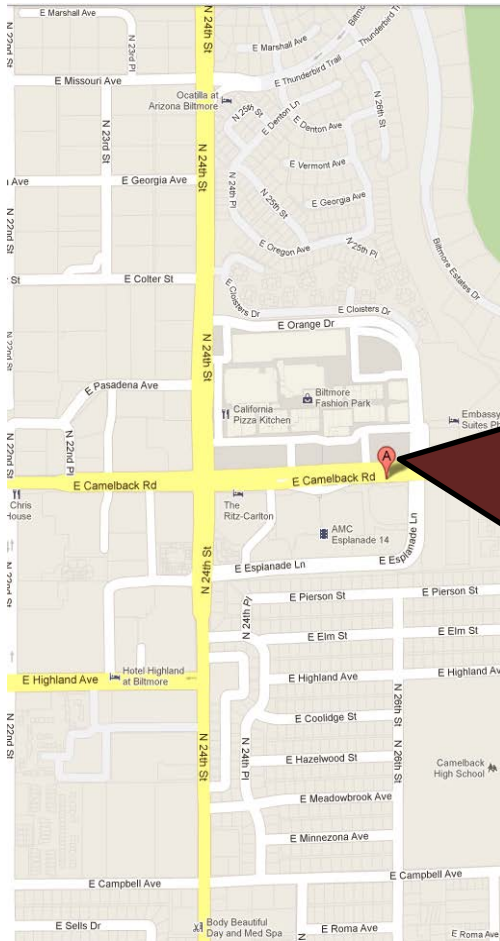

# Cask

STRATEGY. SOLUTIONS. SUCCESS.

2575 Camelback Road, Suite 450  
Phoenix, AZ 85016

### From South East Phoenix:

- Take 10 West to 51 North and exit Highland Ave and turn right
- Travel about 0.7 miles and turn left onto North 24th St
- Travel about 0.2 miles and turn right onto E Camelback Rd.
- Destination will be on your right

### From North Phoenix:

- Take 51 North and exit Camelback Rd. and turn left onto E Colter St.
- Take a slight right onto North 17th Place
- Travel about 0.3 miles and turn left onto E Camelback Rd.
- Destination will be on your right

### From West Phoenix:

- Take 10 East to 51 North and exit Highland Ave and turn right
- Travel about 0.7 miles and turn left onto North 24th St
- Travel about 0.2 miles and turn right onto E Camelback Rd.
- Destination will be on your right